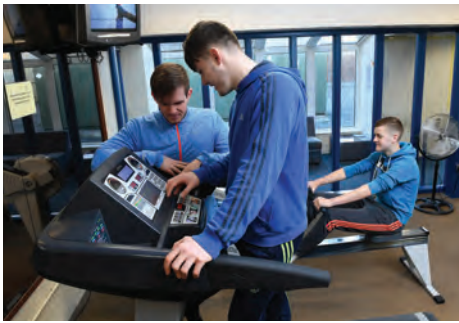

Clash, Tralee, County Kerry.
Telephone: 066 7121741
Email: info@kerryfe.ie
Website: www.kerryfe.ie

DEPARTMENT OF SCIENCE:

Level 5:

- Applied Science
- Food Nutrition and Science
- Veterinary Assisting

DEPARTMENT OF SOCIAL, COMMUNITY AND HEALTH STUDIES:

Level 5:

- Applied Social Studies with Psychology
- Beauty Therapy
- Carers
- Emergency Services
- Nursing Studies
- Nursing Studies with Maternity Care Skills
- Nursing Studies with Palliative Care Skills
- Sports Therapy

Level 6:

- Health Services Supervisory Management

**MAINTENANCE GRANT
OR BACK TO EDUCATION
ALLOWANCE AVAILABLE**

Further Information available at
WWW.KERRYFE.IE

*Applications Now
Being Accepted Online*

APPLY ONLINE: WWW.KERRYFE.IE